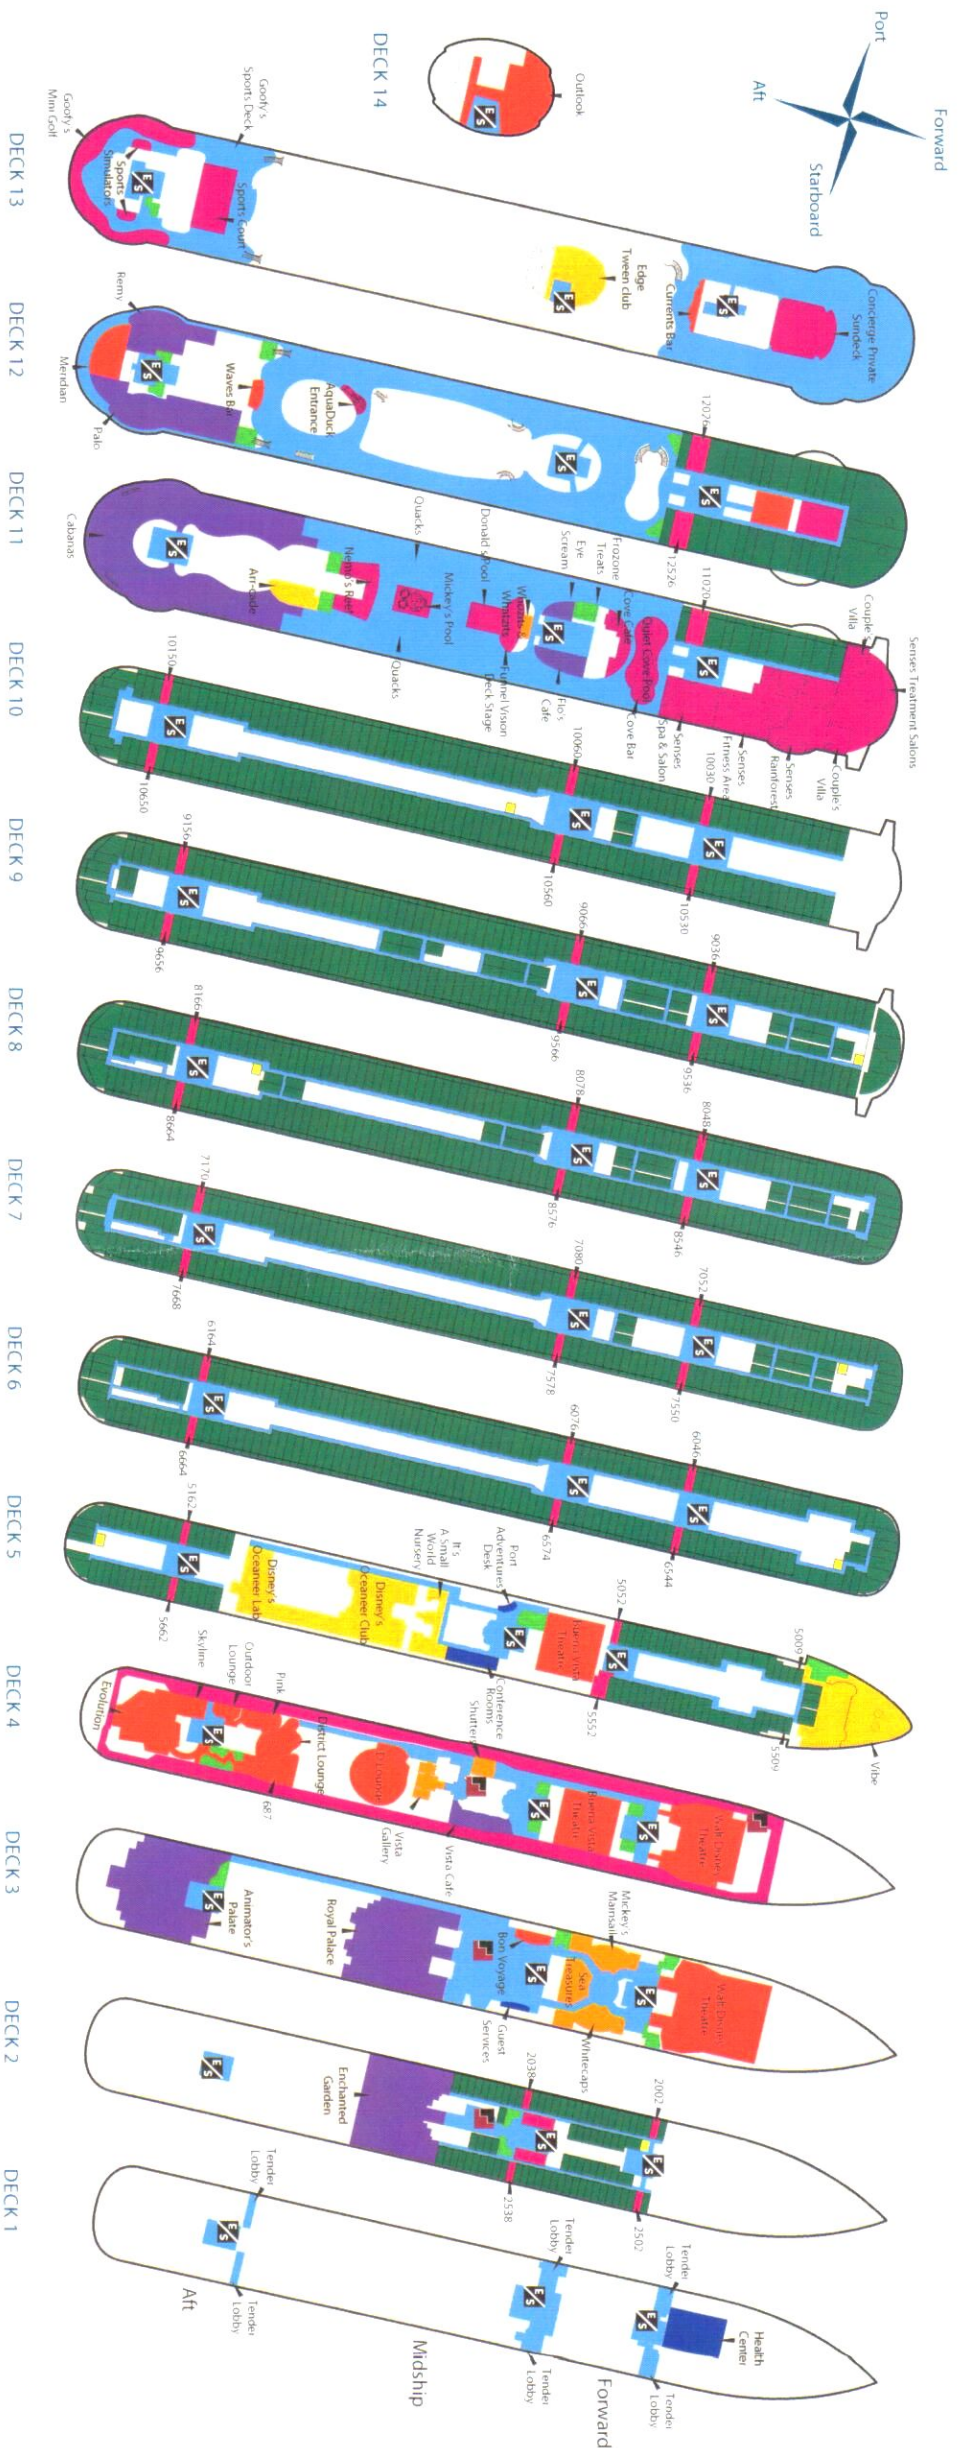

Thursday - Port Canaveral

- 5:30 p.m. - Cars 2 **DDOLBY 3D** (C)
- 8:00 p.m. - Cars 2 **DDOLBY 3D** (C)
- 10:30 p.m. - War Horse **Pg. 13**

Friday - Nassau

- 12:30 p.m. - Beauty & the Beast **DDOLBY 3D** (C)
- 3:00 p.m. - Beauty & the Beast **DDOLBY 3D** (C)
- 5:30 p.m. - The Muppets **Pg. 13**
- 8:15 p.m. - The Muppets **Pg. 13**
- 11:00 p.m. - Pirates of the Caribbean: On Stranger Tides **DDOLBY 3D** **Pg. 13**

Families welcome before 9 pm. Adults 18+ after 9 pm.

This bar's cozy modern design conveys a relaxed atmosphere with live music every night.

Adults 18+

Skylight's windows to the world depict different cities from around the world. Head over to Skylight where you'll be transported to the heart of the world's most fascinating cities with a virtually breathtaking viewpoint.

Deck 4 Mid

Lobby Atrium

Deck 4 Aft

Evolution is an artistic interpretation of the butterfly—dynamic, unique and vibrant. Evolution is a trendy dance club and the premier venue for grown up fun.

Match Your Mate!
It's time to play everyone's favorite couples game show - Match Your Mate! This twist on the Newlywed Game lets everyone in on the action. So head to Evolution to check out all the fun.
Guests 18 & older

Nightclub comes alive with our Special Guest DJ & appearances by the Evolution Dancers!
Guests 18 & older

DISNEY DREAM™ SHIP MAP

SHIP INFORMATION

Overall length 1,115 feet
 Gross Tonnage 130,000
 Ships Registry The Bahamas
 Home Port Port Canaveral